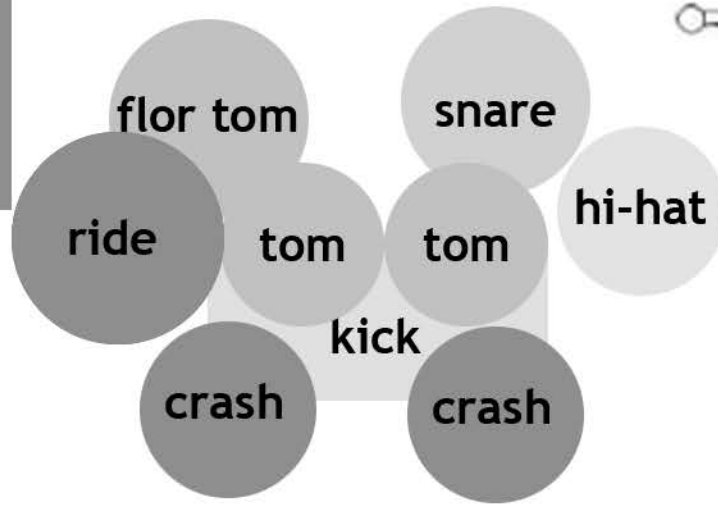

monitor

2x230V

1x guitar combo

2x230V

bass combo

2x230V

1x guitar combo

monitor